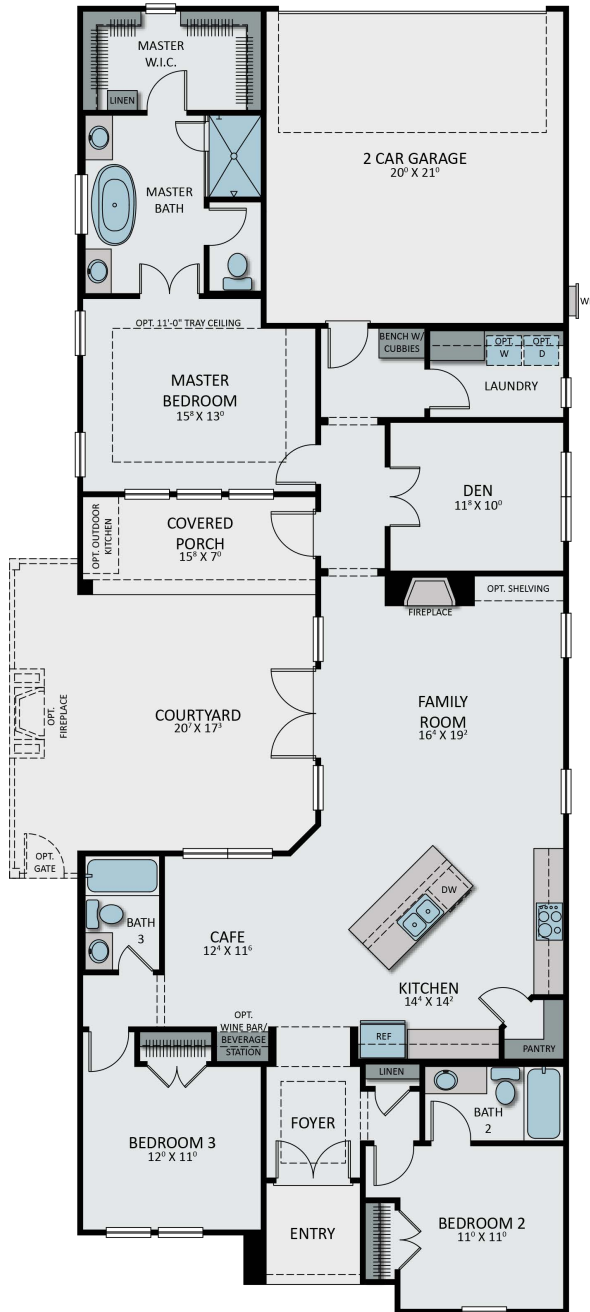

3 BED
3 BATH
2,060 SQ. FT.
2 CAR GARAGE
DEN
1 STORY

OPT. COURTYARD FIREPLACE

OPT. OUTDOOR KITCHEN

OPT. GOURMET KITCHEN

ELEVATION-A

ELEVATION-B