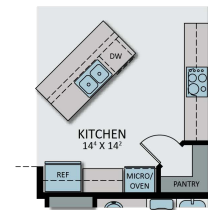

3 BED
3 BATH
2,060 SQ. FT.
2 CAR GARAGE
DEN
1 STORY

OPT. COURTYARD FIREPLACE

OPT. OUTDOOR KITCHEN

OPT. GOURMET KITCHEN

ELEVATION-A

ELEVATION-B