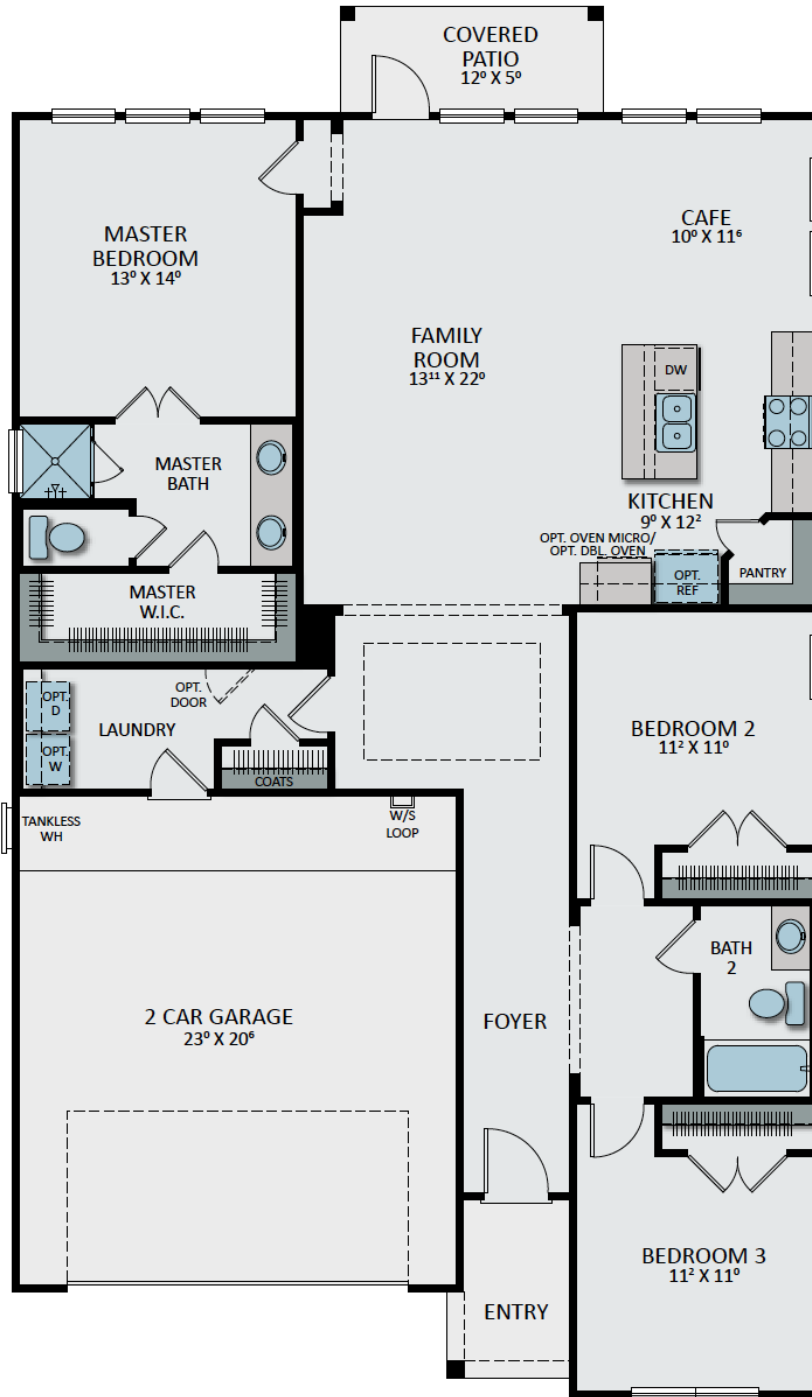

BROOKS
Ranch

THE ELM

125 BROOKS RANCH DRIVE | KYLE, TX 78640 | 512-975-0139 | INFO@BLACKBURNHOMES.COM

These floor plans and exterior elevations are artistic renderings used for marketing purposes and are subject to change without notice. Square footages are approximate and renderings might not be to scale. Blueprints supersede marketing materials. Materials such as window colors and door styles could be considered upgrades. Contact sales office for more information on included features. ©Blackburn Homes

WWW.BROOKSRANCHHOMES.COM

THE ELM

3 BEDROOM | 2 BATH | 1,659 - 1,670 SQ. FT. | 1 STORY

125 BROOKS RANCH DRIVE | KYLE, TX 78640 | 512-975-0139 | INFO@BLACKBURNHOMES.COM

These floor plans and exterior elevations are artistic renderings used for marketing purposes and are subject to change without notice. Square footages are approximate and renderings might not be to scale. Blueprints supersede marketing materials. Materials such as window colors and door styles could be considered upgrades. Contact sales office for more information on included features. ©Blackburn Homes