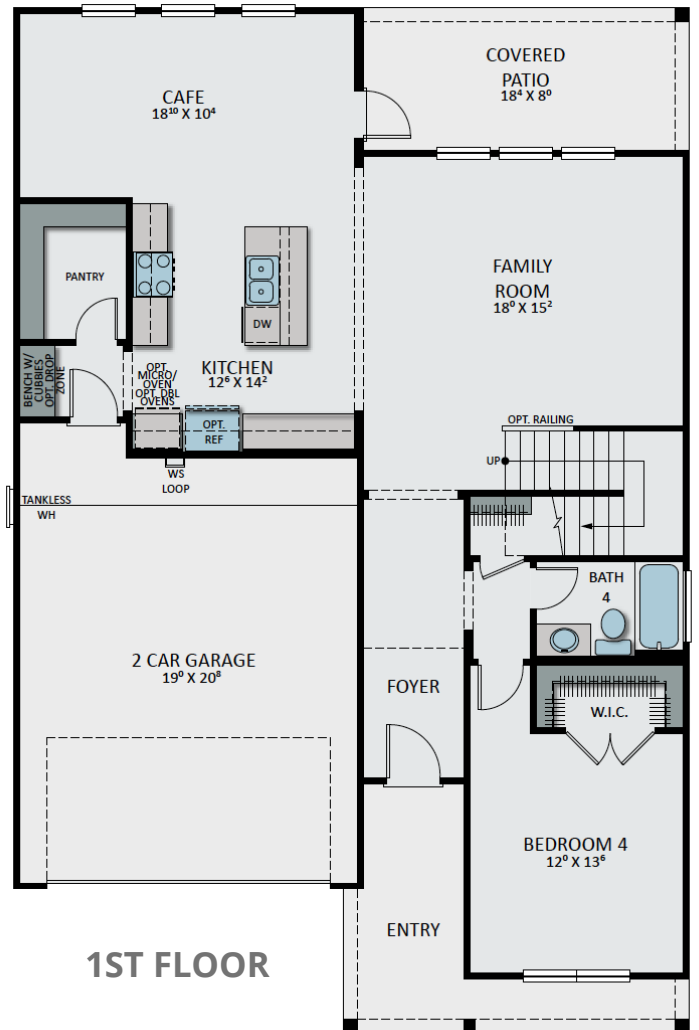

WWW.BROOKSRANCHHOMES.COM

THE SYCAMORE

4 BEDROOM | 4 BATH | 2,938 - 2,970 SQ. FT. | 2 STORY

INCLUDES ADDITIONAL GAMEROOM UPSTAIRS

2ND FLOOR

1ST FLOOR

125 BROOKS RANCH DRIVE | KYLE, TX 78640 | 512-975-0139 | INFO@BLACKBURNHOMES.COM

These floor plans and exterior elevations are artistic renderings used for marketing purposes and are subject to change without notice. Square footages are approximate and renderings might not be to scale. Blueprints supersede marketing materials. Materials such as window colors and door styles could be considered upgrades. Contact sales office for more information on included features. ©Blackburn Homes