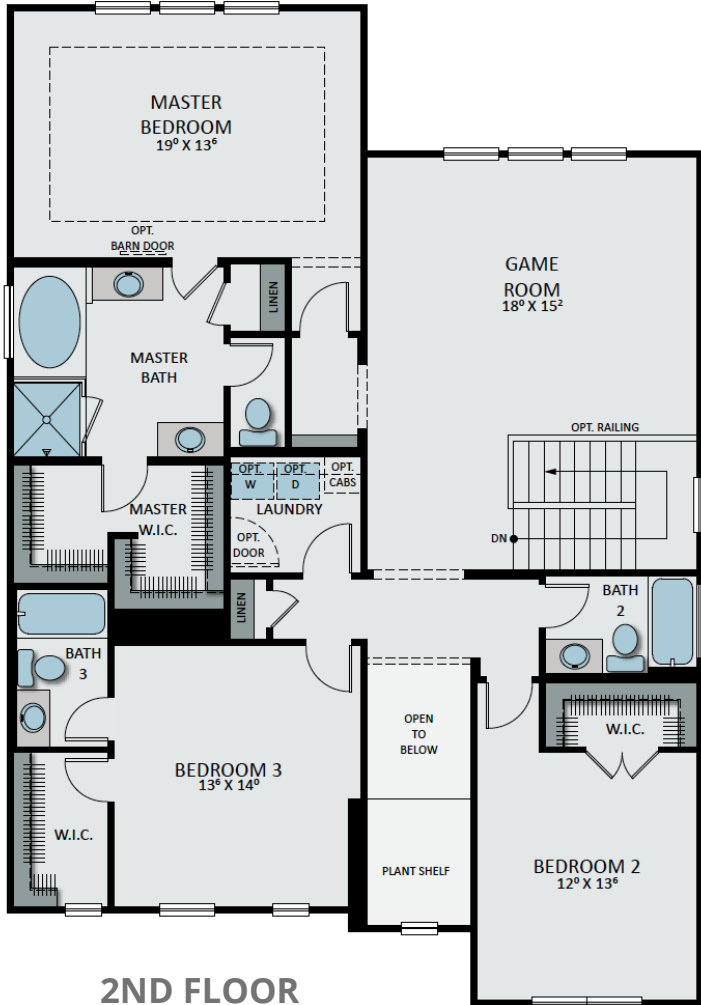

BROOKS
Ranch

THE SYCAMORE

125 BROOKS RANCH DRIVE | KYLE, TX 78640 | 512-975-0139 | INFO@BLACKBURNHOMES.COM

These floor plans and exterior elevations are artistic renderings used for marketing purposes and are subject to change without notice. Square footages are approximate and renderings might not be to scale. Blueprints supersede marketing materials. Materials such as window colors and door styles could be considered upgrades. Contact sales office for more information on included features. ©Blackburn Homes

WWW.BROOKSRANCHHOMES.COM

THE SYCAMORE

4 BEDROOM | 4 BATH | 2,938 - 2,970 SQ. FT. | 2 STORY

INCLUDES ADDITIONAL GAMEROOM UPSTAIRS

2ND FLOOR

1ST FLOOR

125 BROOKS RANCH DRIVE | KYLE, TX 78640 | 512-975-0139 | INFO@BLACKBURNHOMES.COM

These floor plans and exterior elevations are artistic renderings used for marketing purposes and are subject to change without notice. Square footages are approximate and renderings might not be to scale. Blueprints supersede marketing materials. Materials such as window colors and door styles could be considered upgrades. Contact sales office for more information on included features. ©Blackburn Homes