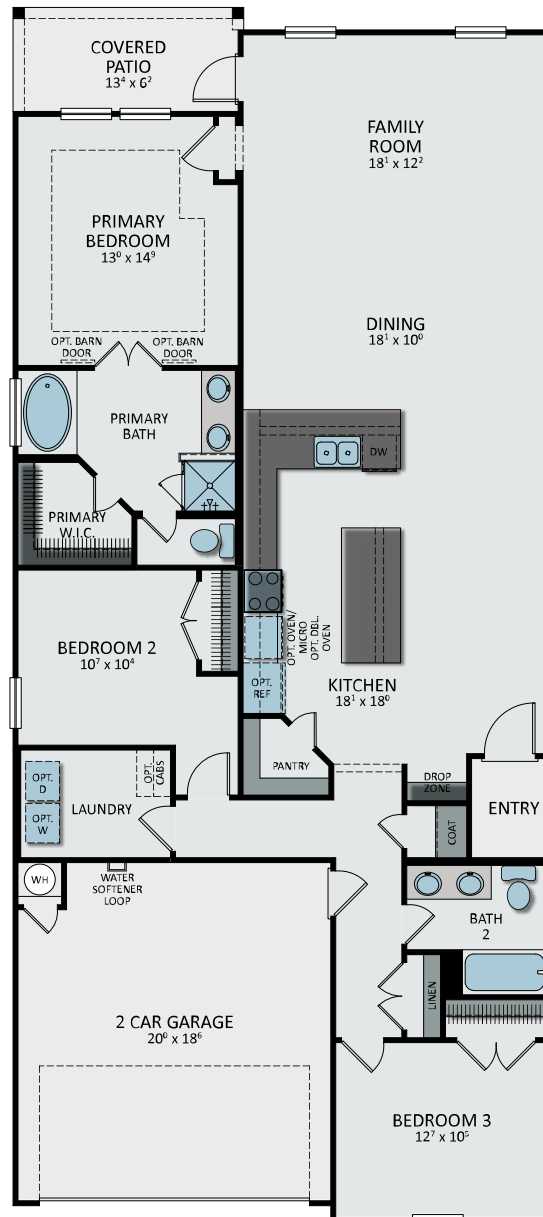

THE ALPINE

THE HEIGHTS
AT SAN GABRIEL

Elevation A

Elevation B

Elevation C

1300 Shelby Lane | Georgetown, TX 78628 | (512) 989-9977 | etaylor@blackburnhomes.com

WWW.HEIGHTSATSANGABRIEL.COM

These floorplans and exterior elevations are artistic renderings used for marketing purposes and are subject to change without notice. Square footages are approximate and renderings might not be to scale. Blueprints supersede marketing materials. Materials such as window colors and door styles could be considered upgrades. Contact sales office for more information on included features.

THE ALPINE

THE HEIGHTS
AT SAN GABRIEL

3 BED | 2 BATH | 1,766 SQ. FT | 1 STORY

1300 Shelby Lane | Georgetown, TX 78628 | (512) 989-9977 | etaylor@blackburnhomes.com

WWW.HEIGHTSATSANGABRIEL.COM

These floorplans and exterior elevations are artistic renderings used for marketing purposes and are subject to change without notice. Square footages are approximate and renderings might not be to scale. Blueprints supersede marketing materials. Materials such as window colors and door styles could be considered upgrades. Contact sales office for more information on included features.