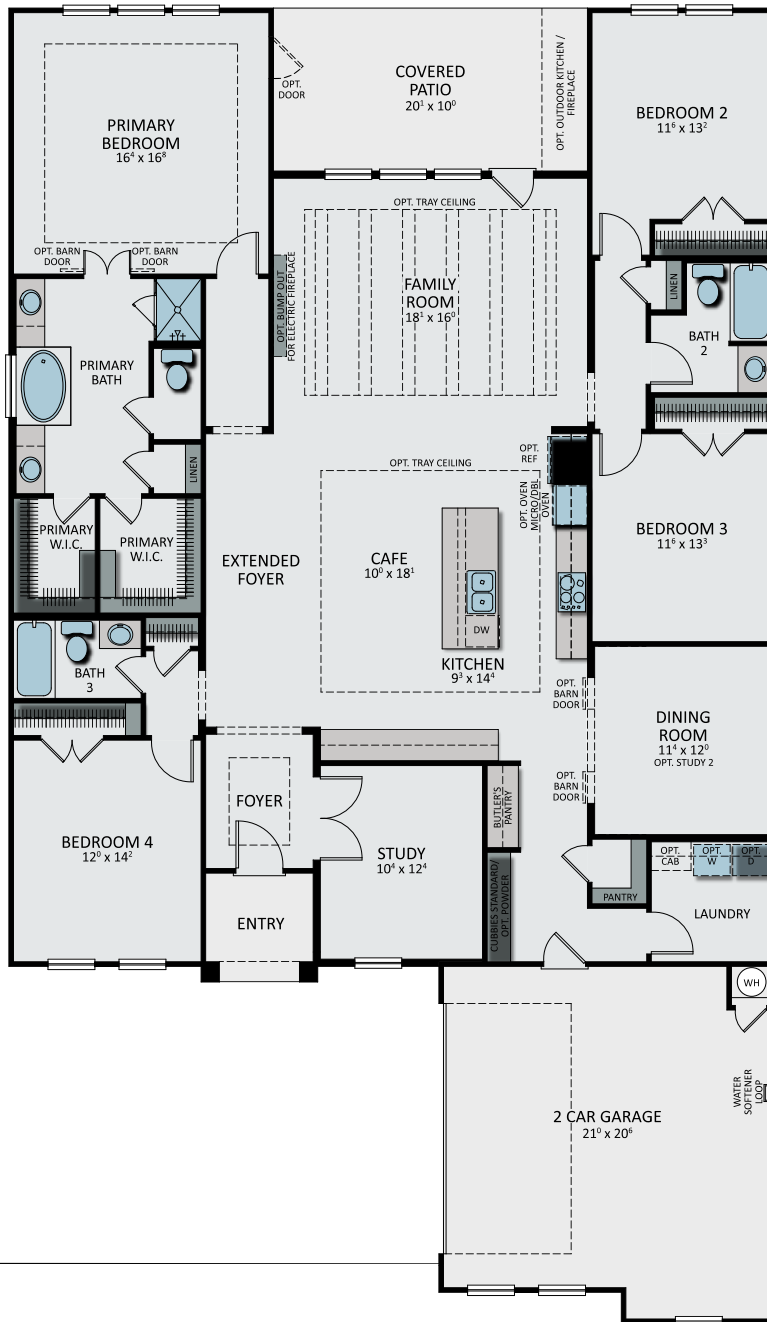

# THE WHITNEY

THE HEIGHTS  
AT SAN GABRIEL

Elevation A

Elevation B

Elevation C

1300 Shelby Lane | Georgetown, TX 78628 | (512) 989-9977 | [etaylor@blackburnhomes.com](mailto:etaylor@blackburnhomes.com)

[WWW.HEIGHTSATSANGABRIEL.COM](http://WWW.HEIGHTSATSANGABRIEL.COM)

These floorplans and exterior elevations are artistic renderings used for marketing purposes and are subject to change without notice. Square footages are approximate and renderings might not be to scale. Blueprints supersede marketing materials. Materials such as window colors and door styles could be considered upgrades. Contact sales office for more information on included features.

# THE WHITNEY

THE HEIGHTS  
AT SAN GABRIEL

4 BED | 3-4 BATH | 2,756 SQ. FT | 1 STORY

1300 Shelby Lane | Georgetown, TX 78628 | (512) 989-9977 | etaylor@blackburnhomes.com

WWW.HEIGHTSATSANGABRIEL.COM

These floorplans and exterior elevations are artistic renderings used for marketing purposes and are subject to change without notice. Square footages are approximate and renderings might not be to scale. Blueprints supersede marketing materials. Materials such as window colors and door styles could be considered upgrades. Contact sales office for more information on included features.