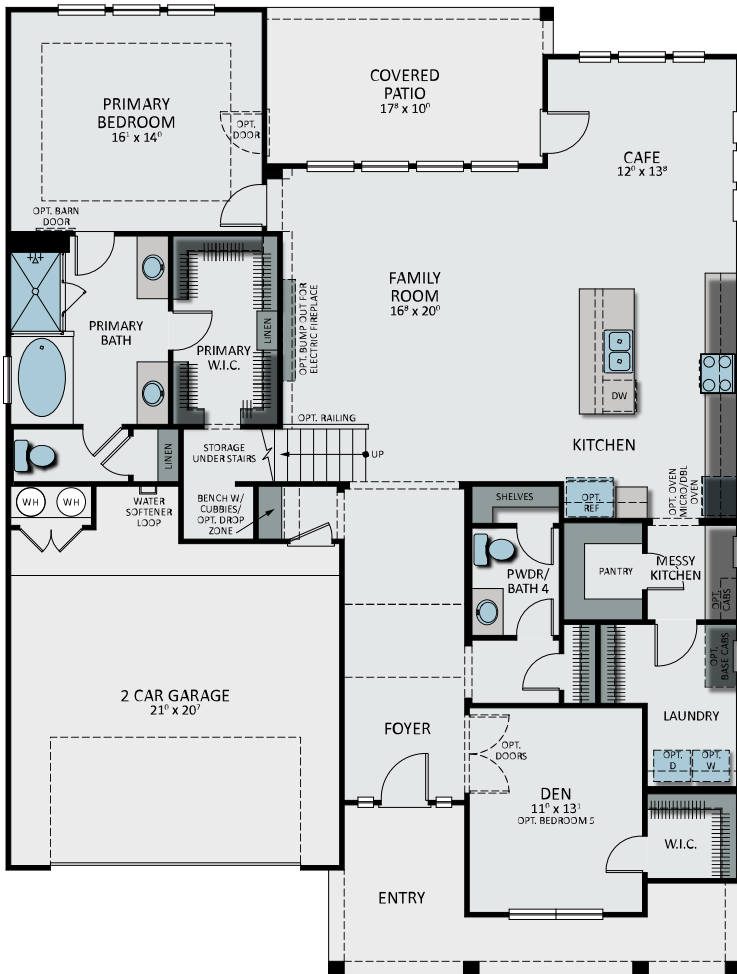

THE SOPHIA

THE HEIGHTS
AT SAN GABRIEL

Elevation A

Elevation B

Elevation C

1300 Shelby Lane | Georgetown, TX 78628 | (512) 989-9977 | etaylor@blackburnhomes.com

WWW.HEIGHTSATSANGABRIEL.COM

These floorplans and exterior elevations are artistic renderings used for marketing purposes and are subject to change without notice. Square footages are approximate and renderings might not be to scale. Blueprints supersede marketing materials. Materials such as window colors and door styles could be considered upgrades. Contact sales office for more information on included features.

THE SOPHIA

THE HEIGHTS
AT SAN GABRIEL

4-5 BED | 3-4 BATH | 2,988 SQ. FT | 2 STORY

Second Floor

1300 Shelby Lane | Georgetown, TX 78628 | (512) 989-9977 | etaylor@blackburnhomes.com

WWW.HEIGHTSATSANGABRIEL.COM

These floorplans and exterior elevations are artistic renderings used for marketing purposes and are subject to change without notice. Square footages are approximate and renderings might not be to scale. Blueprints supersede marketing materials. Materials such as window colors and door styles could be considered upgrades. Contact sales office for more information on included features.