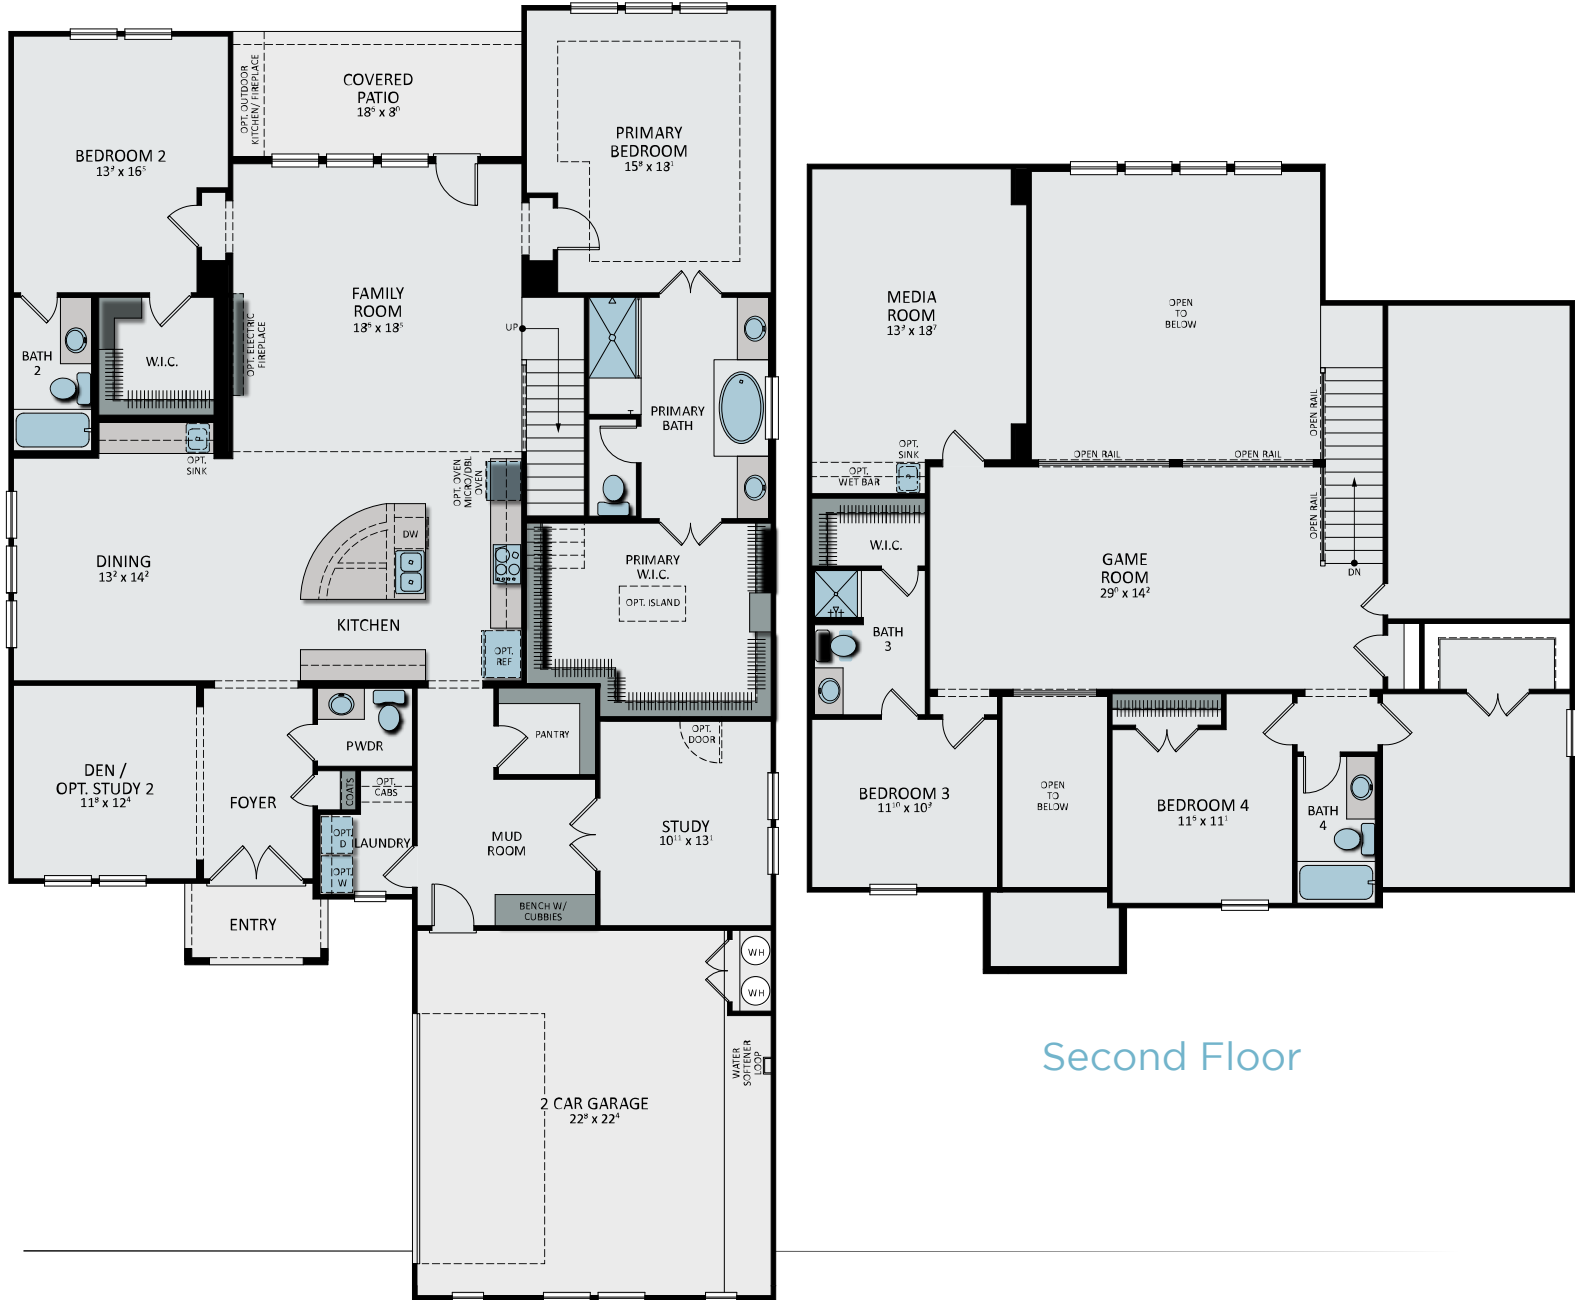

THE DELGADO

THE HEIGHTS
AT SAN GABRIEL

Elevation A

Elevation B

Elevation C

1300 Shelby Lane | Georgetown, TX 78628 | (512) 989-9977 | etaylor@blackburnhomes.com

WWW.HEIGHTSATSANGABRIEL.COM

These floorplans and exterior elevations are artistic renderings used for marketing purposes and are subject to change without notice. Square footages are approximate and renderings might not be to scale. Blueprints supersede marketing materials. Materials such as window colors and door styles could be considered upgrades. Contact sales office for more information on included features.

THE DELGADO

THE HEIGHTS
AT SAN GABRIEL

5 BED | 4.5 BATH | 4,040 SQ. FT | 2 STORY

Second Floor

1300 Shelby Lane | Georgetown, TX 78628 | (512) 989-9977 | etaylor@blackburnhomes.com

WWW.HEIGHTSATSANGABRIEL.COM

These floorplans and exterior elevations are artistic renderings used for marketing purposes and are subject to change without notice. Square footages are approximate and renderings might not be to scale. Blueprints supersede marketing materials. Materials such as window colors and door styles could be considered upgrades. Contact sales office for more information on included features.