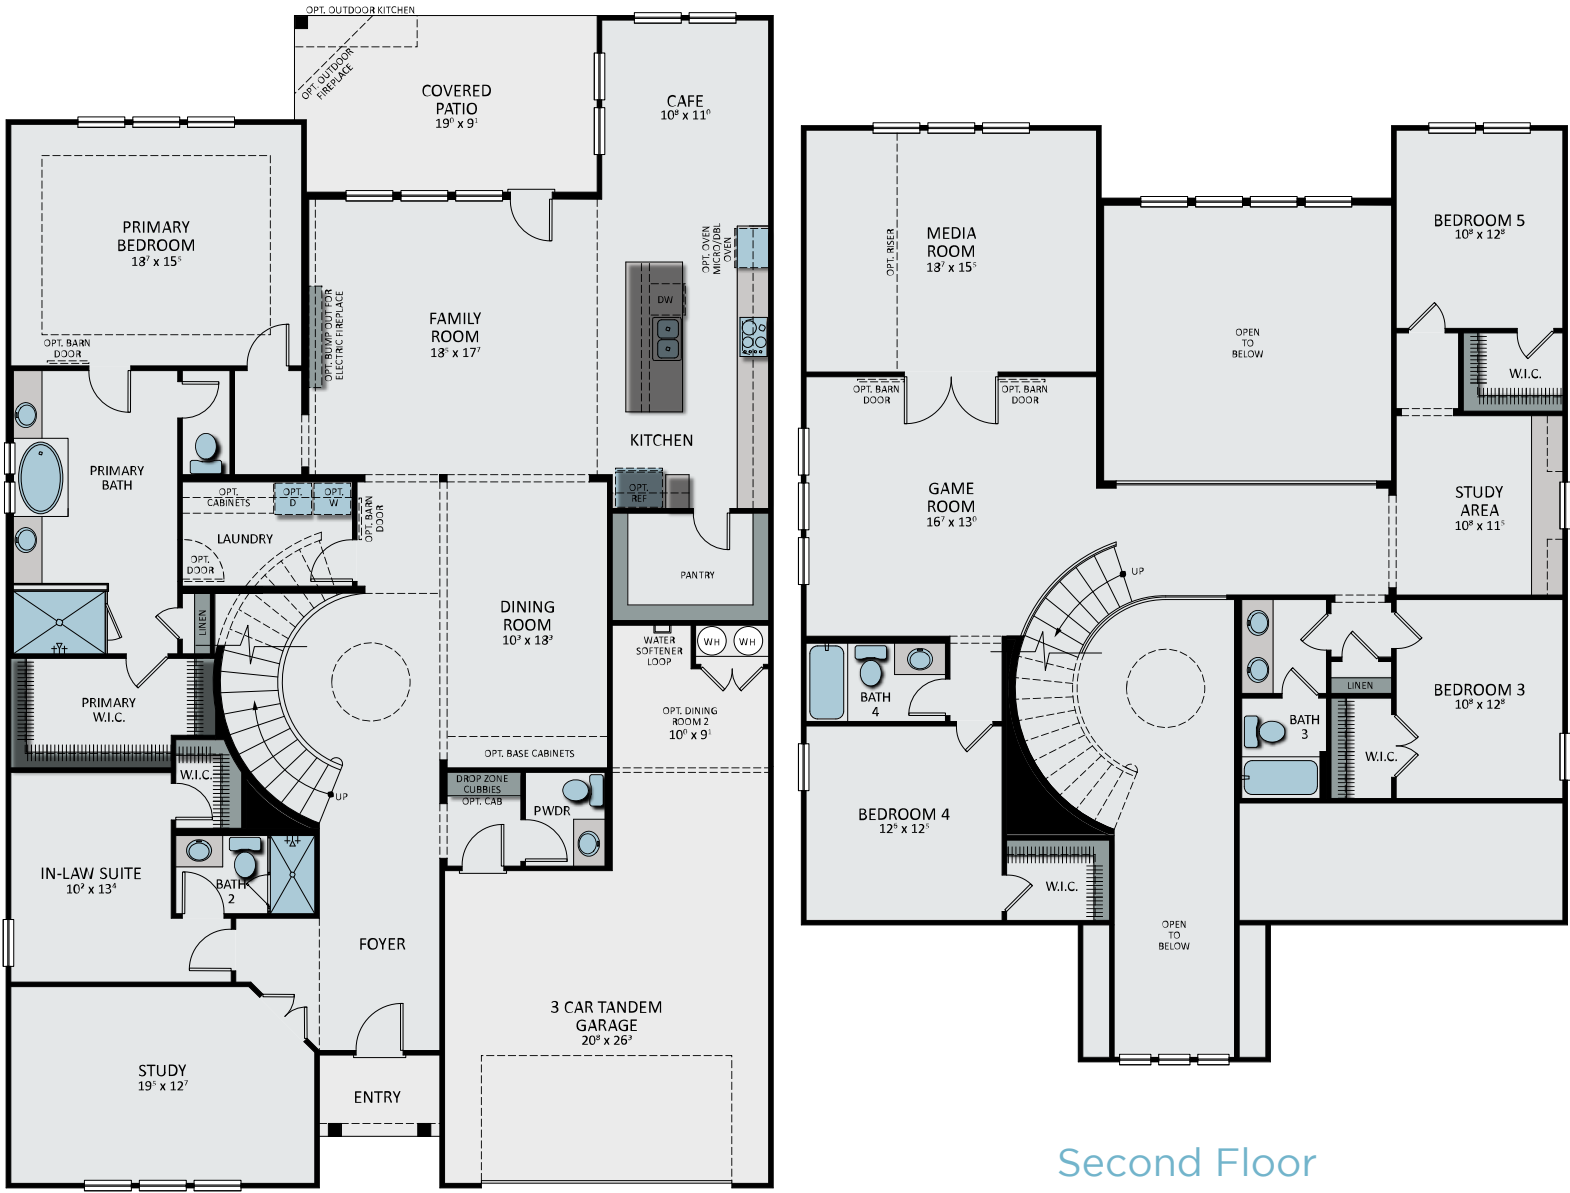

THE HARRISON

THE HEIGHTS
AT SAN GABRIEL

Elevation A

Elevation B

Elevation C

1300 Shelby Lane | Georgetown, TX 78628 | (512) 989-9977 | etaylor@blackburnhomes.com

WWW.HEIGHTSATSANGABRIEL.COM

These floorplans and exterior elevations are artistic renderings used for marketing purposes and are subject to change without notice. Square footages are approximate and renderings might not be to scale. Blueprints supersede marketing materials. Materials such as window colors and door styles could be considered upgrades. Contact sales office for more information on included features.

THE HARRISON

THE HEIGHTS
AT SAN GABRIEL

5 BED | 4.5 BATH | 4,355 SQ. FT | 2 STORY

Second Floor

1300 Shelby Lane | Georgetown, TX 78628 | (512) 989-9977 | etaylor@blackburnhomes.com

WWW.HEIGHTSATSANGABRIEL.COM

These floorplans and exterior elevations are artistic renderings used for marketing purposes and are subject to change without notice. Square footages are approximate and renderings might not be to scale. Blueprints supersede marketing materials. Materials such as window colors and door styles could be considered upgrades. Contact sales office for more information on included features.