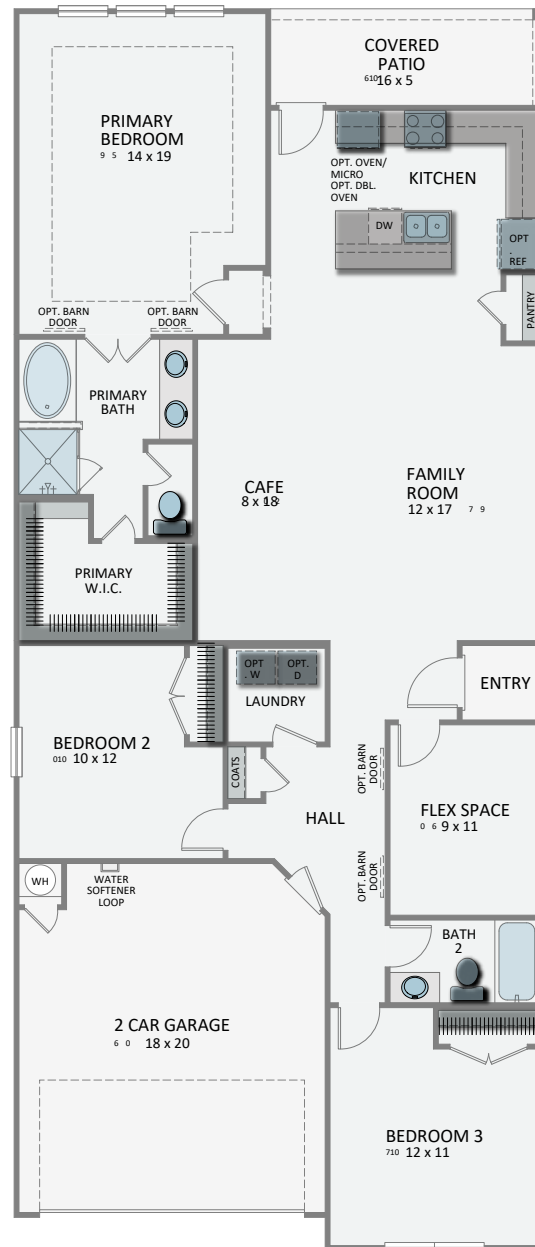

# THE LOS ALAMOS

THE HEIGHTS  
AT SAN GABRIEL

Elevation A

Elevation B

Elevation C

1300 Shelby Lane | Georgetown, TX 78628 | (512) 989-9977 | etaylor@blackburnhomes.com

[WWW.HEIGHTSATSANGABRIEL.COM](http://WWW.HEIGHTSATSANGABRIEL.COM)

These floorplans and exterior elevations are artistic renderings used for marketing purposes and are subject to change without notice. Square footages are approximate and renderings might not be to scale. Blueprints supersede marketing materials. Materials such as window colors and door styles could be considered upgrades. Contact sales office for more information on included features.

# THE LOS ALAMOS

THE HEIGHTS  
AT SAN GABRIEL

3 BED | 2 BATH | 1,847 SQ. FT | 1 STORY

1300 Shelby Lane | Georgetown, TX 78628 | (512) 989-9977 | etaylor@blackburnhomes.com

WWW.HEIGHTSATSANGABRIEL.COM

These floorplans and exterior elevations are artistic renderings used for marketing purposes and are subject to change without notice. Square footages are approximate and renderings might not be to scale. Blueprints supersede marketing materials. Materials such as window colors and door styles could be considered upgrades. Contact sales office for more information on included features.