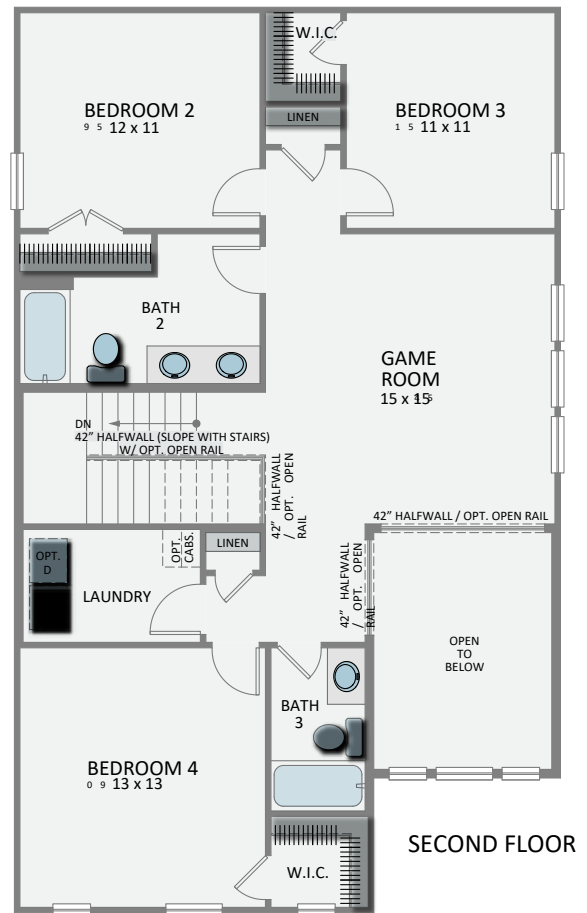

THE MONTE VISTA

THE HEIGHTS
AT SAN GABRIEL

Elevation A

Elevation B

Elevation C

1300 Shelby Lane | Georgetown, TX 78628 | (512) 989-9977 | etaylor@blackburnhomes.com

WWW.HEIGHTSATSANGABRIEL.COM

These floorplans and exterior elevations are artistic renderings used for marketing purposes and are subject to change without notice. Square footages are approximate and renderings might not be to scale. Blueprints supersede marketing materials. Materials such as window colors and door styles could be considered upgrades. Contact sales office for more information on included features.

THE MONTE VISTA

THE HEIGHTS
AT SAN GABRIEL

4 BED | 3.5 BATH | 2,606 SQ. FT | 2 STORY

FIRST FLOOR

SECOND FLOOR

1300 Shelby Lane | Georgetown, TX 78628 | (512) 989-9977 | etaylor@blackburnhomes.com

WWW.HEIGHTSATSANGABRIEL.COM

These floorplans and exterior elevations are artistic renderings used for marketing purposes and are subject to change without notice. Square footages are approximate and renderings might not be to scale. Blueprints supersede marketing materials. Materials such as window colors and door styles could be considered upgrades. Contact sales office for more information on included features.