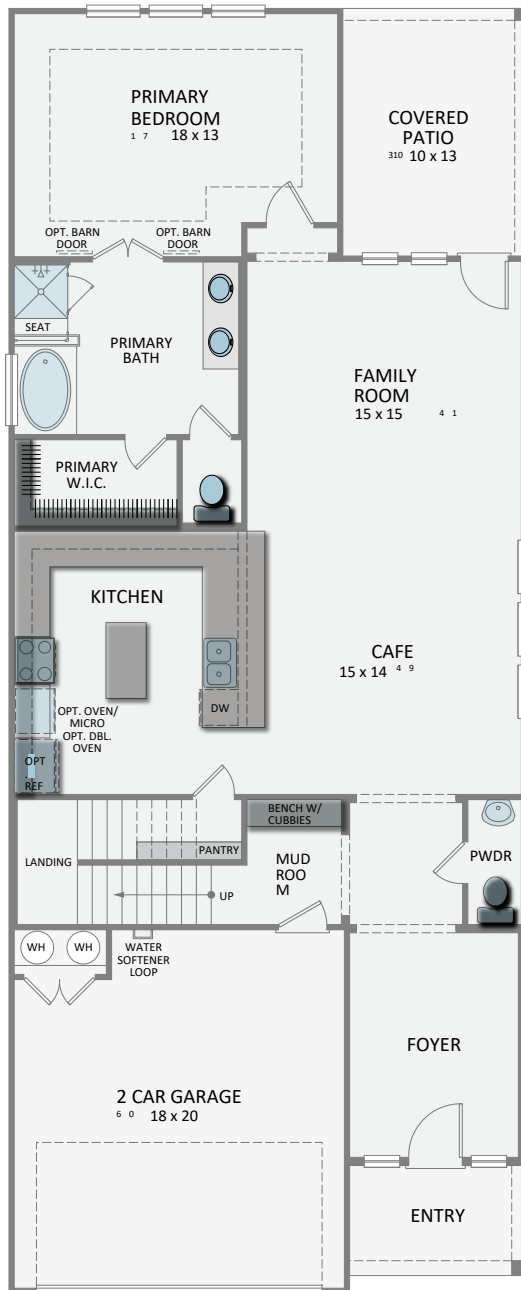

THE MONTE VISTA

THE HEIGHTS
AT SAN GABRIEL

Elevation A

Elevation B

Elevation C

1300 Shelby Lane | Georgetown, TX 78628 | (512) 989-9977 | etaylor@blackburnhomes.com

WWW.HEIGHTSATSANGABRIEL.COM

These floorplans and exterior elevations are artistic renderings used for marketing purposes and are subject to change without notice. Square footages are approximate and renderings might not be to scale. Blueprints supersede marketing materials. Materials such as window colors and door styles could be considered upgrades. Contact sales office for more information on included features.

THE MONTE VISTA

THE HEIGHTS
AT SAN GABRIEL

4 BED | 3.5 BATH | 2,606 SQ. FT | 2 STORY

FIRST FLOOR

SECOND FLOOR

1300 Shelby Lane | Georgetown, TX 78628 | (512) 989-9977 | etaylor@blackburnhomes.com

WWW.HEIGHTSATSANGABRIEL.COM

These floorplans and exterior elevations are artistic renderings used for marketing purposes and are subject to change without notice. Square footages are approximate and renderings might not be to scale. Blueprints supersede marketing materials. Materials such as window colors and door styles could be considered upgrades. Contact sales office for more information on included features.