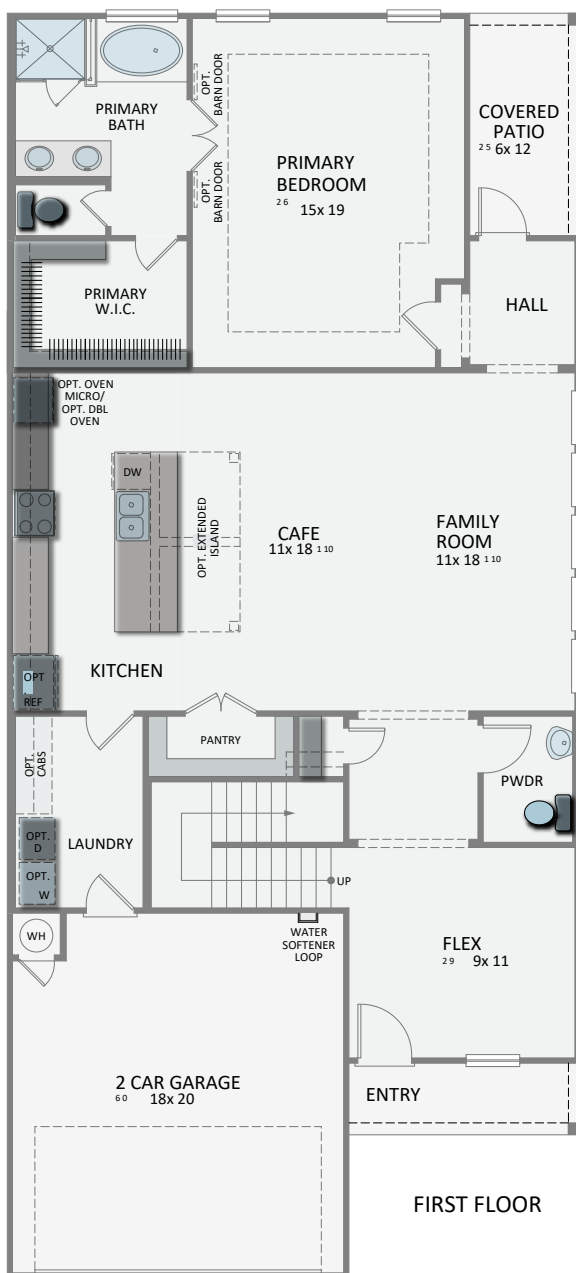

THE KEYSTONE

THE HEIGHTS
AT SAN GABRIEL

Elevation A

Elevation B

Elevation C

1300 Shelby Lane | Georgetown, TX 78628 | (512) 989-9977 | etaylor@blackburnhomes.com

WWW.HEIGHTSATSANGABRIEL.COM

These floorplans and exterior elevations are artistic renderings used for marketing purposes and are subject to change without notice. Square footages are approximate and renderings might not be to scale. Blueprints supersede marketing materials. Materials such as window colors and door styles could be considered upgrades. Contact sales office for more information on included features.

THE KEYSTONE

THE HEIGHTS
AT SAN GABRIEL

4 BED | 3.5 BATH | 2,687 SQ. FT | 2 STORY

1300 Shelby Lane | Georgetown, TX 78628 | (512) 989-9977 | etaylor@blackburnhomes.com

WWW.HEIGHTSATSANGABRIEL.COM

These floorplans and exterior elevations are artistic renderings used for marketing purposes and are subject to change without notice. Square footages are approximate and renderings might not be to scale. Blueprints supersede marketing materials. Materials such as window colors and door styles could be considered upgrades. Contact sales office for more information on included features.