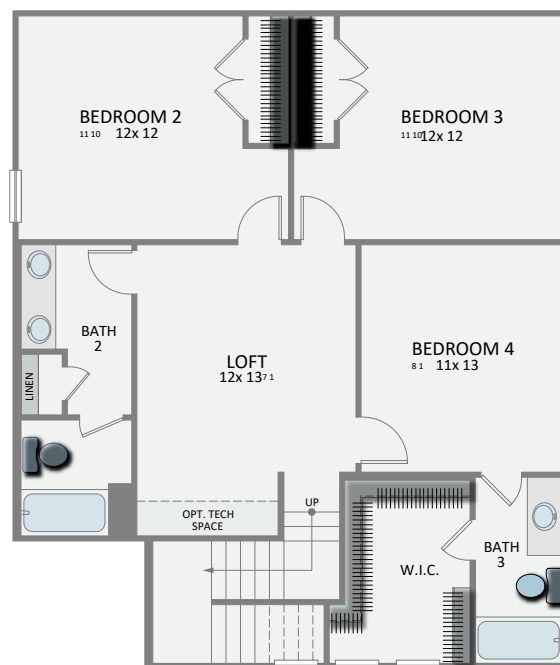

THE KEYSTONE

THE HEIGHTS
AT SAN GABRIEL

Elevation A

Elevation B

Elevation C

1300 Shelby Lane | Georgetown, TX 78628 | (512) 989-9977 | etaylor@blackburnhomes.com

WWW.HEIGHTSATSANGABRIEL.COM

These floorplans and exterior elevations are artistic renderings used for marketing purposes and are subject to change without notice. Square footages are approximate and renderings might not be to scale. Blueprints supersede marketing materials. Materials such as window colors and door styles could be considered upgrades. Contact sales office for more information on included features.

THE KEYSTONE

THE HEIGHTS
AT SAN GABRIEL

4 BED | 3.5 BATH | 2,687 SQ. FT | 2 STORY

1300 Shelby Lane | Georgetown, TX 78628 | (512) 989-9977 | etaylor@blackburnhomes.com

WWW.HEIGHTSATSANGABRIEL.COM

These floorplans and exterior elevations are artistic renderings used for marketing purposes and are subject to change without notice. Square footages are approximate and renderings might not be to scale. Blueprints supersede marketing materials. Materials such as window colors and door styles could be considered upgrades. Contact sales office for more information on included features.